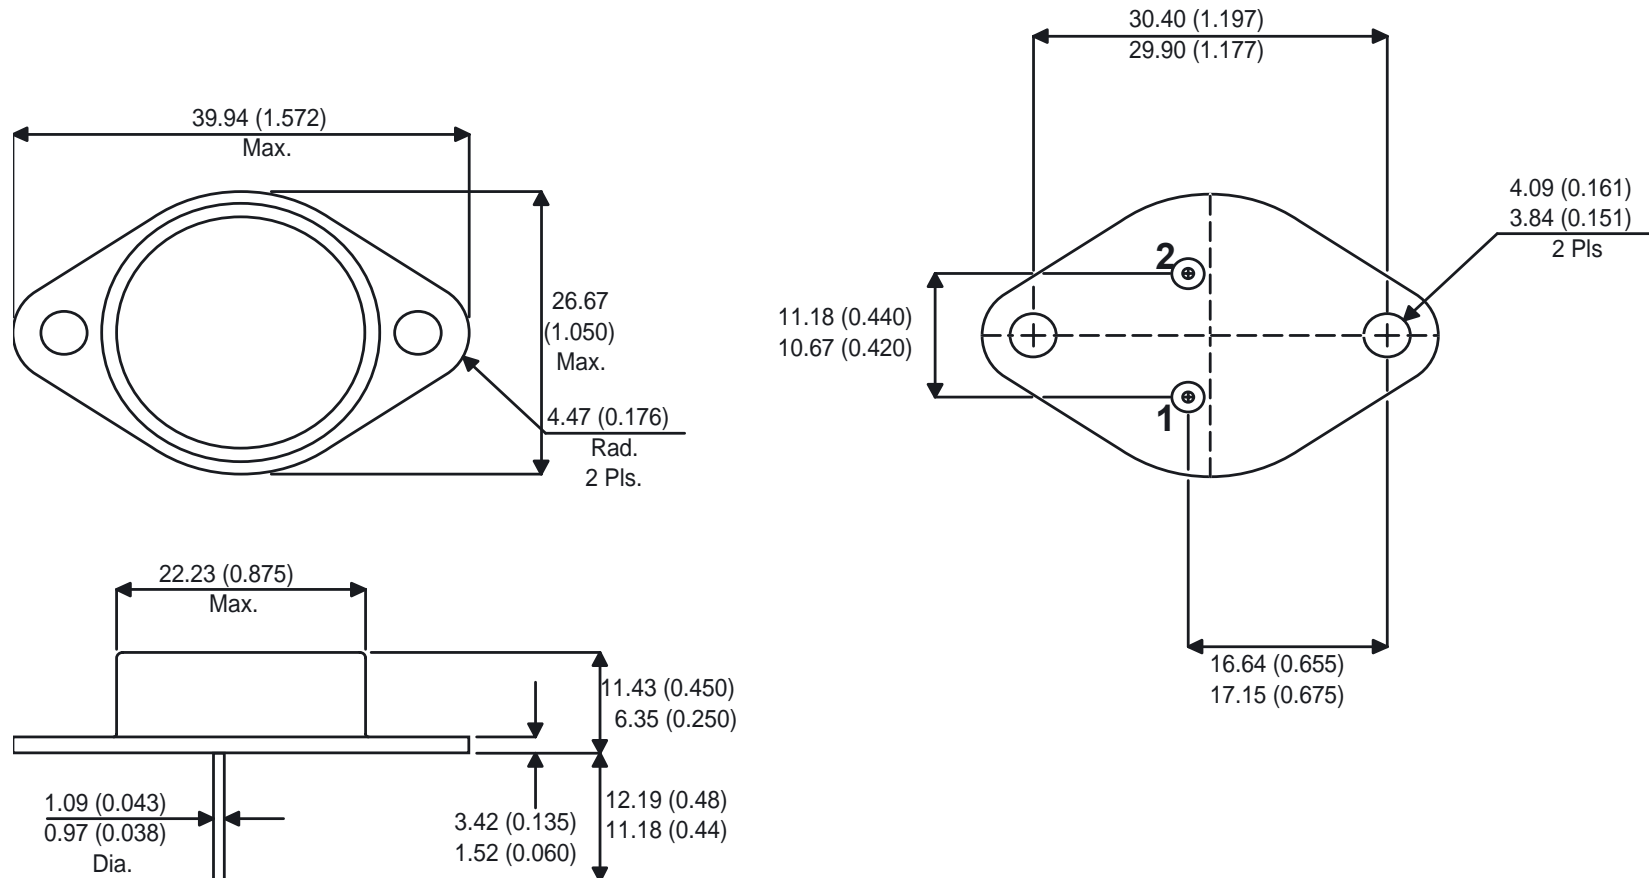

Semelab Aerospace Package Dimensions

Dimensions in mm (inches)

TO3 (TO-204AA)

Semelab Plc
Tel +44 (0) 1455 556565

Aerospace Package Drawings Version 1.0 January 2002
www.semelab.com