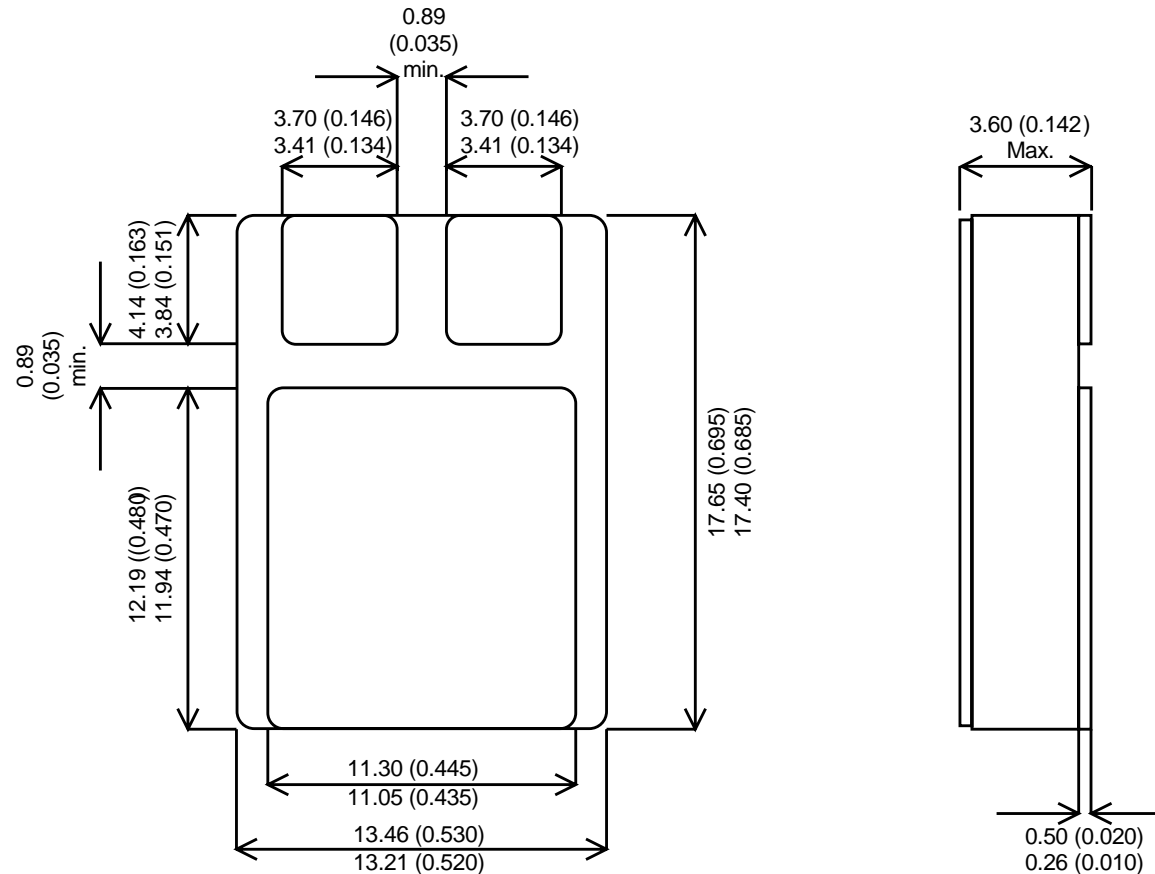

# Semelab Aerospace Package Dimensions

Dimensions in mm (inches)

## SMD2 (TO-276AC)

Semelab Plc  
Tel +44 (0) 1455 556565

Aerospace Package Drawings Version 1.01 August 2002  
www.semelab.com