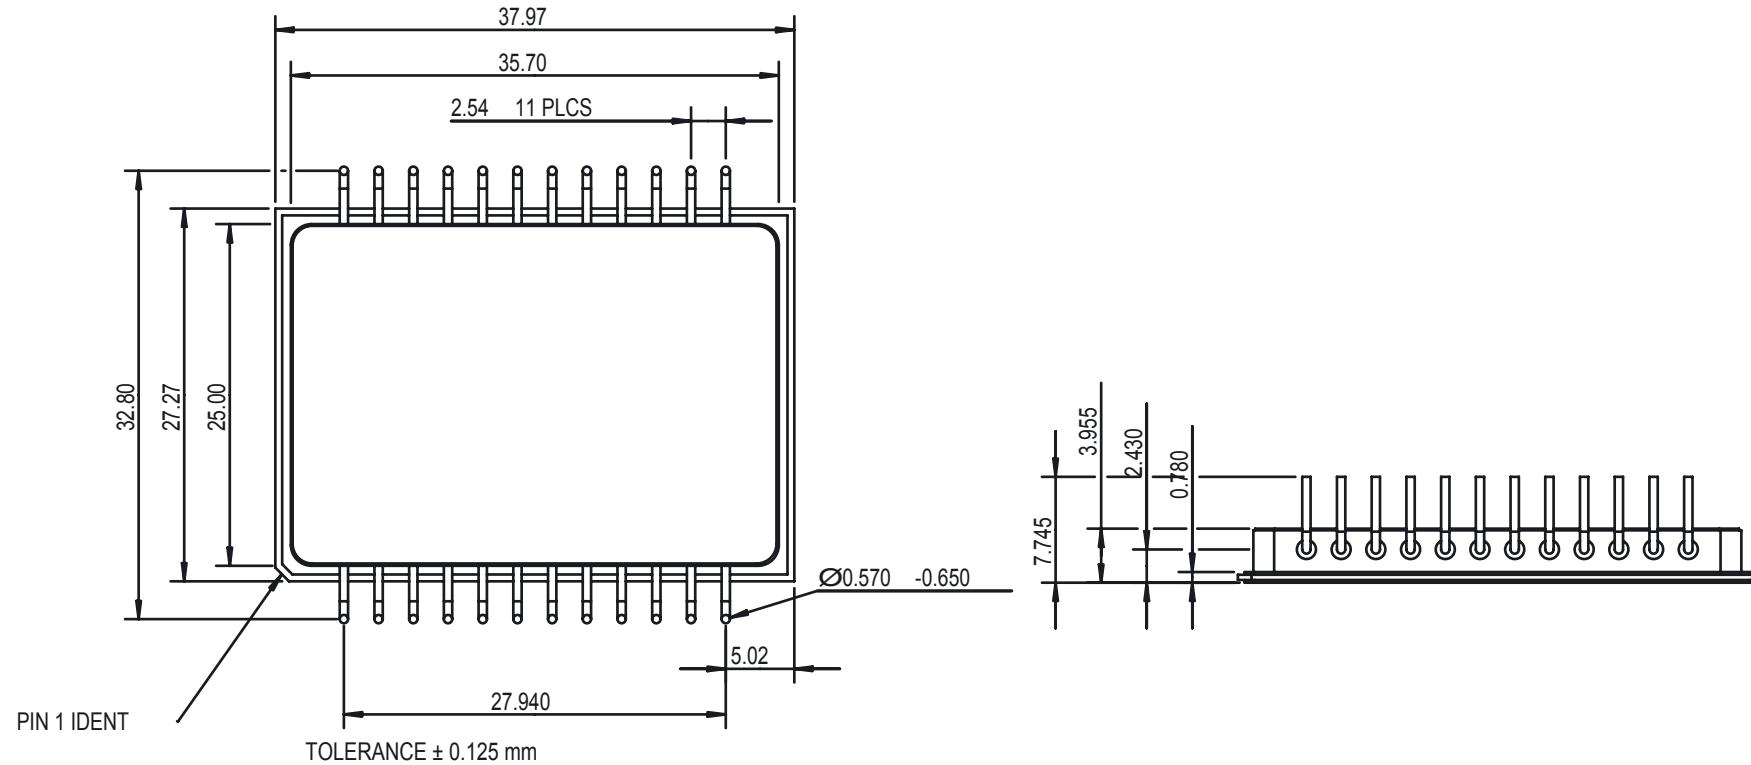

Semelab Aerospace Package Dimensions

Dimensions in mm (inches)

Power MCA 2

Semelab Plc
Tel +44 (0) 1455 556565

Aerospace Package Drawings Version 1.0 January 2002
www.semelab.com